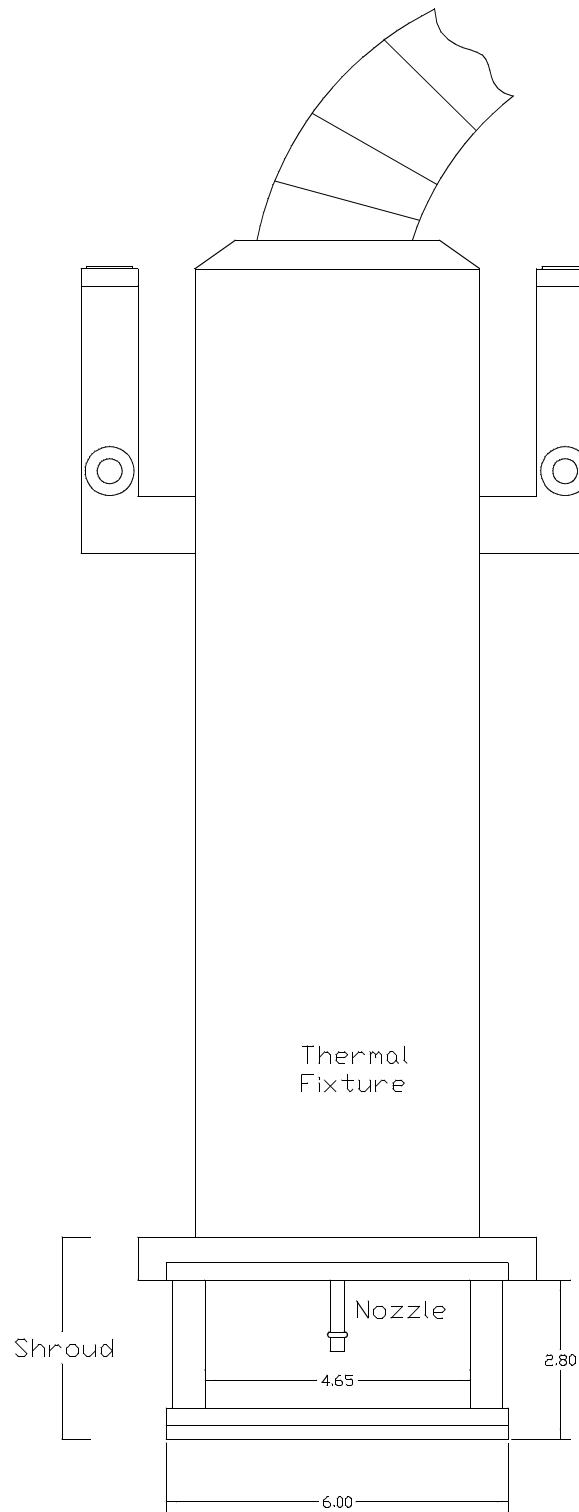

Thermonics Technical Bulletin

T-2500E (SE) Shroud Dimensions

Standard Shroud
