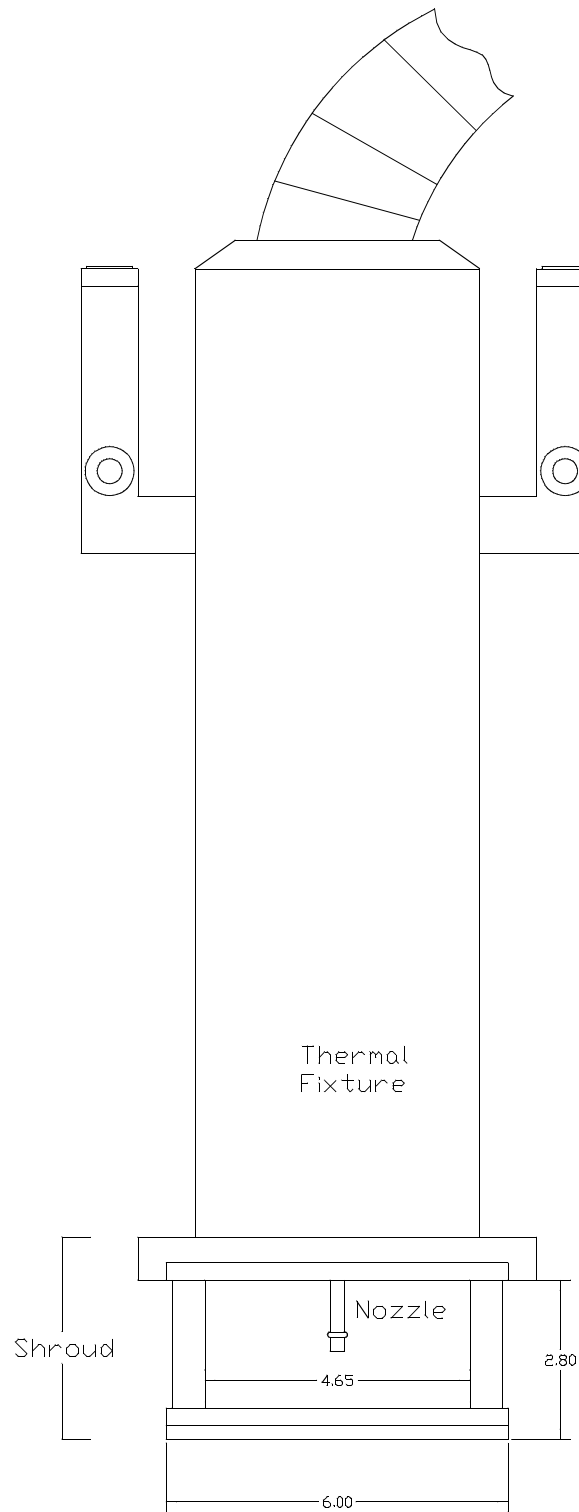

T-2500E (SE) Shroud Dimensions

Standard Shroud